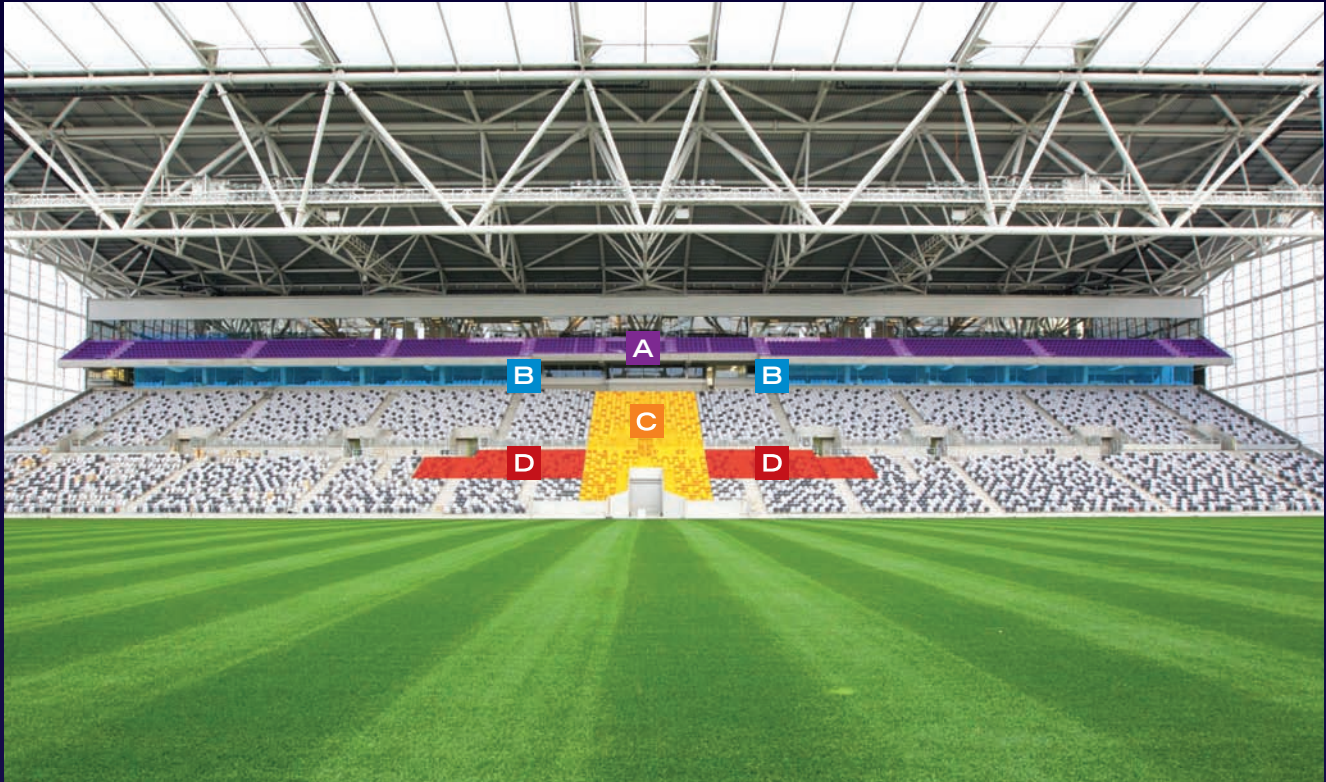

Location of Members Areas in the South Stand

The various Forsyth Barr Stadium membership areas are located in the South Stand, allowing members to enjoy an incredible view of the field from these premier reserved seating areas.

Within these exclusive member zones, each seat is the best seat in the house, ensuring you enjoy top quality conveniences, comfort and hospitality whilst never missing one second of the action.

MEMBERSHIP AREAS